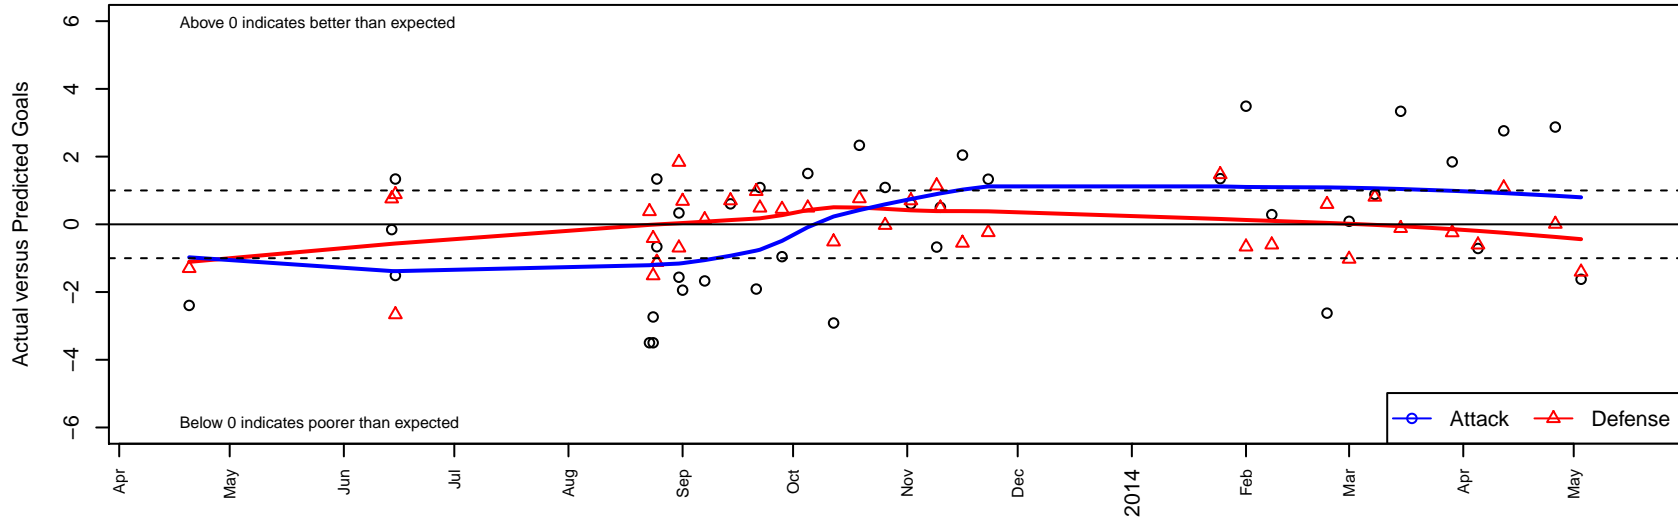

# Westsound FC Red B99

Westsound FC  
 Silverdale, WA  
 B99 total strength=1367  
 attack=10.35 defense=4.92  
 fall league = RCL B99 Div 4, Spr RCL B99 Div :  
 alt names used:  
 Westsound FC B99 Red  
 WestSound Red 99  
 WestSound Premier 99 Red  
 Westsound FC Red  
 WestSound FC Red (A)

Venues played:  
 Challenger Div 2 Cup U13  
 Rainier Challenge Copa U14  
 Tye Cup U14  
 Labor Day Cup BU14  
 RCL B99 Div 4  
 Spr RCL B99 Div 3  
 Challenge Cup B99 Division 1 – Challenge 1

**Westsound FC Red B99**  
 Dots are actual minus expected GF (blue circles) and GA (red triangles).  
 Blue line is smoothed change in attack strength. Red is smoothed change in defense strength.